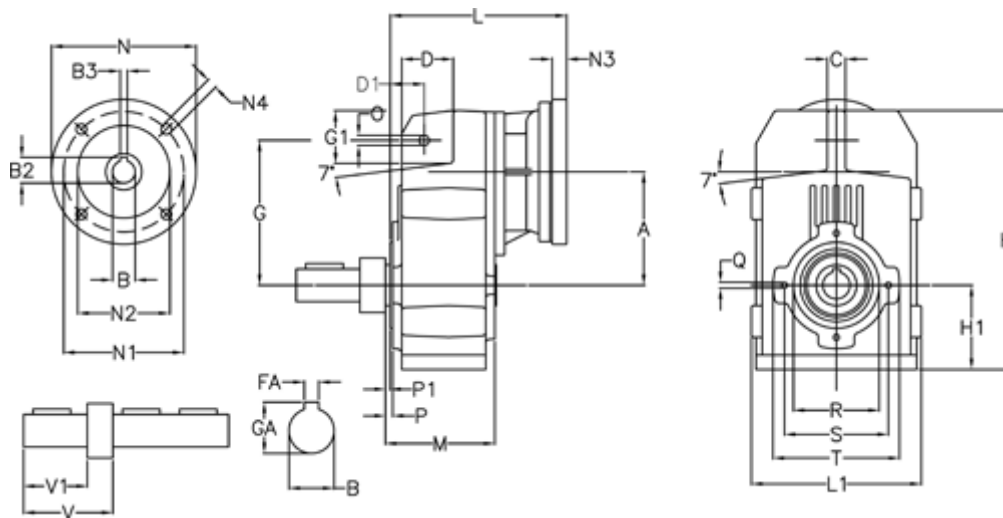

Article number: 29560306281230  
 Description: Shaft mounted gear  
 A313R-62,8-P80B5

## Measures

A = 150.50	FA = 10	M = 125.0	Q = M10x17
B = 35	G = 170	N = 200	R = 110
B1 = 19	G1 = 84.0	N1 = 165	S = 130
B2 = 21.8	GA = 38.0	N2 = 130	T = 150
B3 = 6	H = 326.0	N4 = M10x20	V = 93.0
C = 20	H1 = 102.0	O = 13	V1 = 60
D = 68.0	L = 245.0	P = 6.5	
D1 = 54.0	L1 = 210	P1 = 3.5	